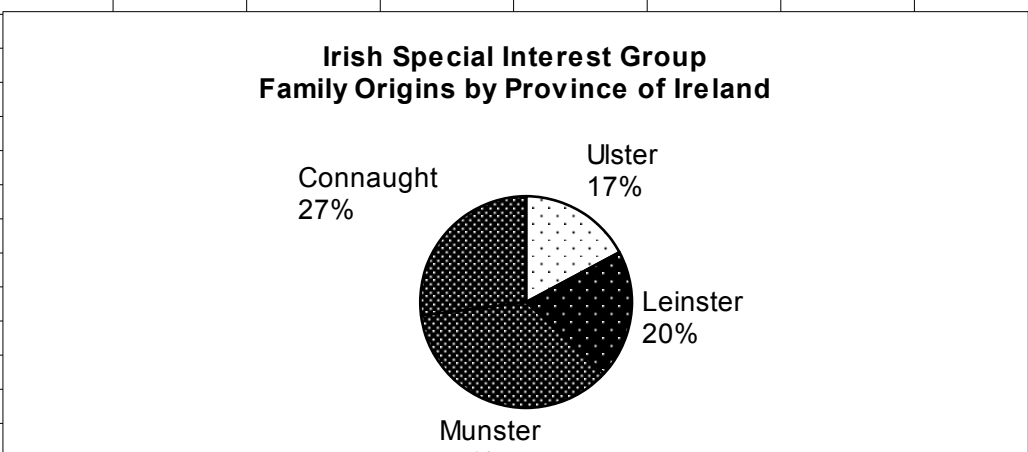

Province	Number	Percentage
Ulster	79	17%
Leinster	90	20%
Munster	166	36%
Connaught	124	27%
Total	459