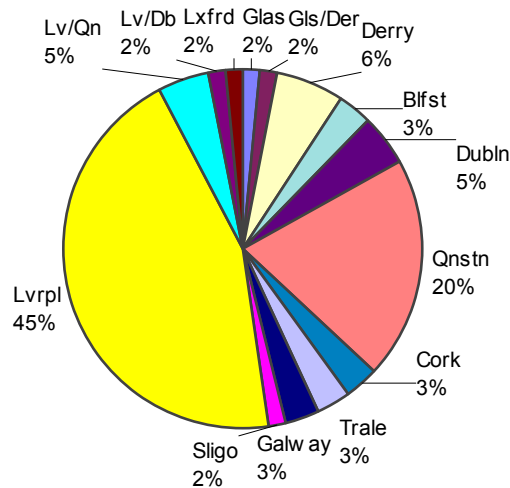

ST. LOUIS GENEALOGICAL SOCIETY IRISH SPECIAL INTEREST GROUP

Time Period	Cum Number of Immigrants	Number of Immigrants	Percentage of Immigrants
1661-1680	1	1	0%
1681-1700	1	0	0%
1701-1720	7	6	2%
1721-1740	10	3	1%
1741-1760	17	7	2%
1761-1780	25	8	3%
1781-1800	27	2	1%
1801-1820	30	3	1%
1821-1840	59	29	9%
1841-1860	216	157	49%
1861-1880	280	64	20%
1881-1900	306	26	8%
1901-1920	317	11	3%
1921-1940	319	2	1%
		319	

Province	Number	Percentage
Ulster	79	17%
Leinster	90	20%
Munster	166	36%
Connaught	124	27%
Total	459	

ST. LOUIS GENEALOGICAL SOCIETY IRISH SPECIAL INTEREST GROUP

Port of Departure	Number	Percentage
Glas	1	2%
Gls/Der	1	2%
Derry	4	6%
Bfst	2	3%
Dublin	3	5%
Qnstn	13	20%
Cork	2	3%
Trale	2	3%
Galway	2	3%
Sligo	1	2%
Lvrpl	29	45%
Lv/Qn	3	5%
Lv/Db	1	2%
Lxfrd	1	2%
Total	65	

**Irish Special Interest Group
Ancestor Port of Departure**

Port of Entry	Number	Percentage
PTN	1	1%
QUE	3	2%
TOR	1	1%
NFD	1	1%
STJ	1	1%
PRT	2	1%
BOS	23	13%
ALB	2	1%
NYC	93	51%
PHL	19	10%
BAL	3	2%
CHS	1	1%