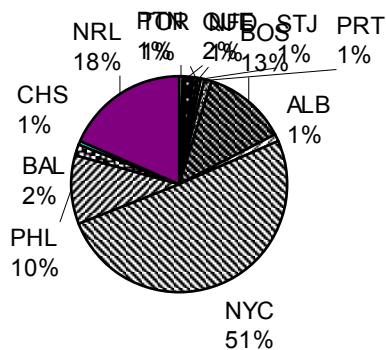

**Irish Special Interest Group
Ancestor Port of Entry**