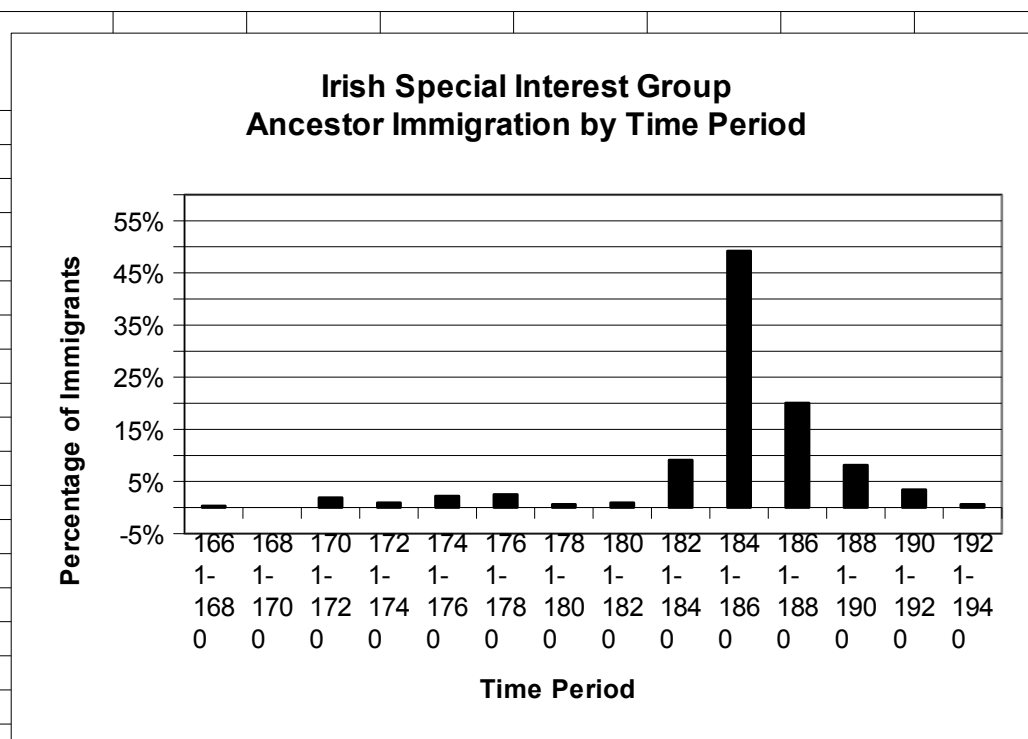

ST. LOUIS GENEALOGICAL SOCIETY IRISH SPECIAL INTEREST GROUP

Time Period	Cum Number of Immigrants	Number of Immigrants	Percentage of Immigrants
1661-1680	1	1	0%
1681-1700	1	0	0%
1701-1720	7	6	2%
1721-1740	10	3	1%
1741-1760	17	7	2%
1761-1780	25	8	3%
1781-1800	27	2	1%
1801-1820	30	3	1%
1821-1840	59	29	9%
1841-1860	216	157	49%
1861-1880	280	64	20%
1881-1900	306	26	8%
1901-1920	317	11	3%
1921-1940	319	2	1%
		319	